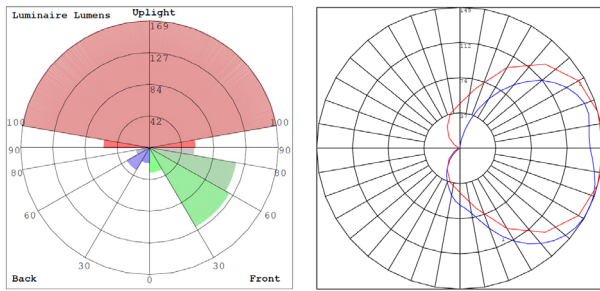

Lighting:

- LED Type/Brand: SMD 3030/ Philips Lumileds LEDs
- Total Lumens: 650LM
- Color Temperatures: 3000K/ 4000K/ 5000K
- Color Rendering Index: CRI ≥ 90
- Beam Angle: 90° x 110°
- Rated life: 70,000 Hrs

WG-ZY-29-2Z

Photometrics: LRS-G-MCT-C90-MGBR

BUD Rating: B0-U3-G1

Area 25' x 25' Mounting Height: 9'

Other Views:

Side View

Front View

Back View