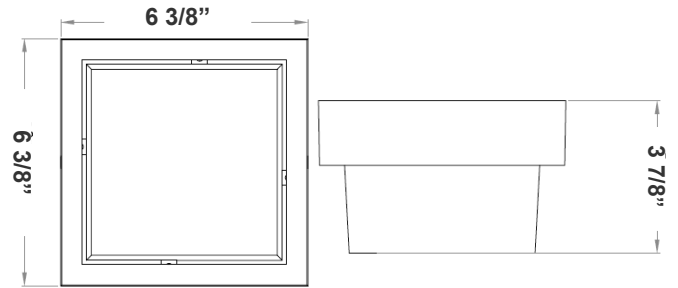

LRS SERIES Outdoor Lighting

LRS-G-MCT-C90-MGBR

WESTGATE
THE FUTURE IS HERE...AND IT'S QUITE BRIGHT!

Customer Name: _____

Project Name: _____

Note: _____ Type: _____

6 3/8" (L) x 6 3/8" (W) x 3 7/8" (H)

LED architectural wall light with dual lens is ideal for commercial and residential outdoor, vanity, and indoor lighting.

Features

- Back plate: Die-cast aluminum
- Dual Polycarbonate Lens
- 7-Year Warranty
- Multi CCT Switch is Inside Fixture

Technical Specifications

Electrical:

- Voltage: 120-277VAC 60Hz
- Wattage: 12W
- Power Factor: >0.90
- Efficacy: 54 LPW