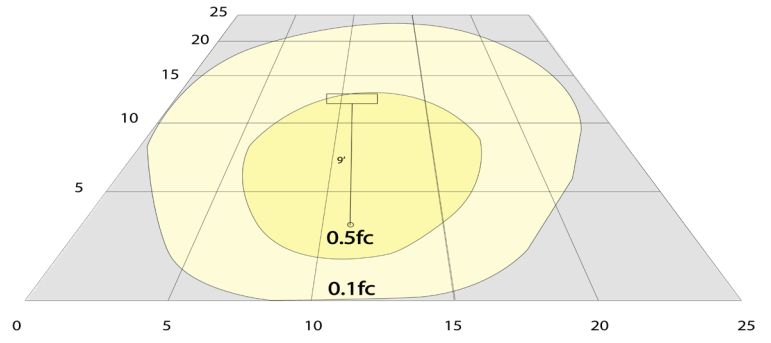

Lighting:

- LED Type/Brand: SMD 3030/ Philips Lumileds LEDs
- Total Lumens: 650LM
- Color Temperatures: 3000K/ 4000K/ 5000K
- Color Rendering Index: CRI ≥ 90
- Beam Angle: 90° x 110°
- Rated life: 70,000 Hrs

WG-ZY-29-2Z

Photometrics: LRS-G-MCT-C90-MGBR

BUD Rating: B0-U3-G1

Area 25' x 25' Mounting Height: 9'

Other Views:

Side View

Front View

Back View